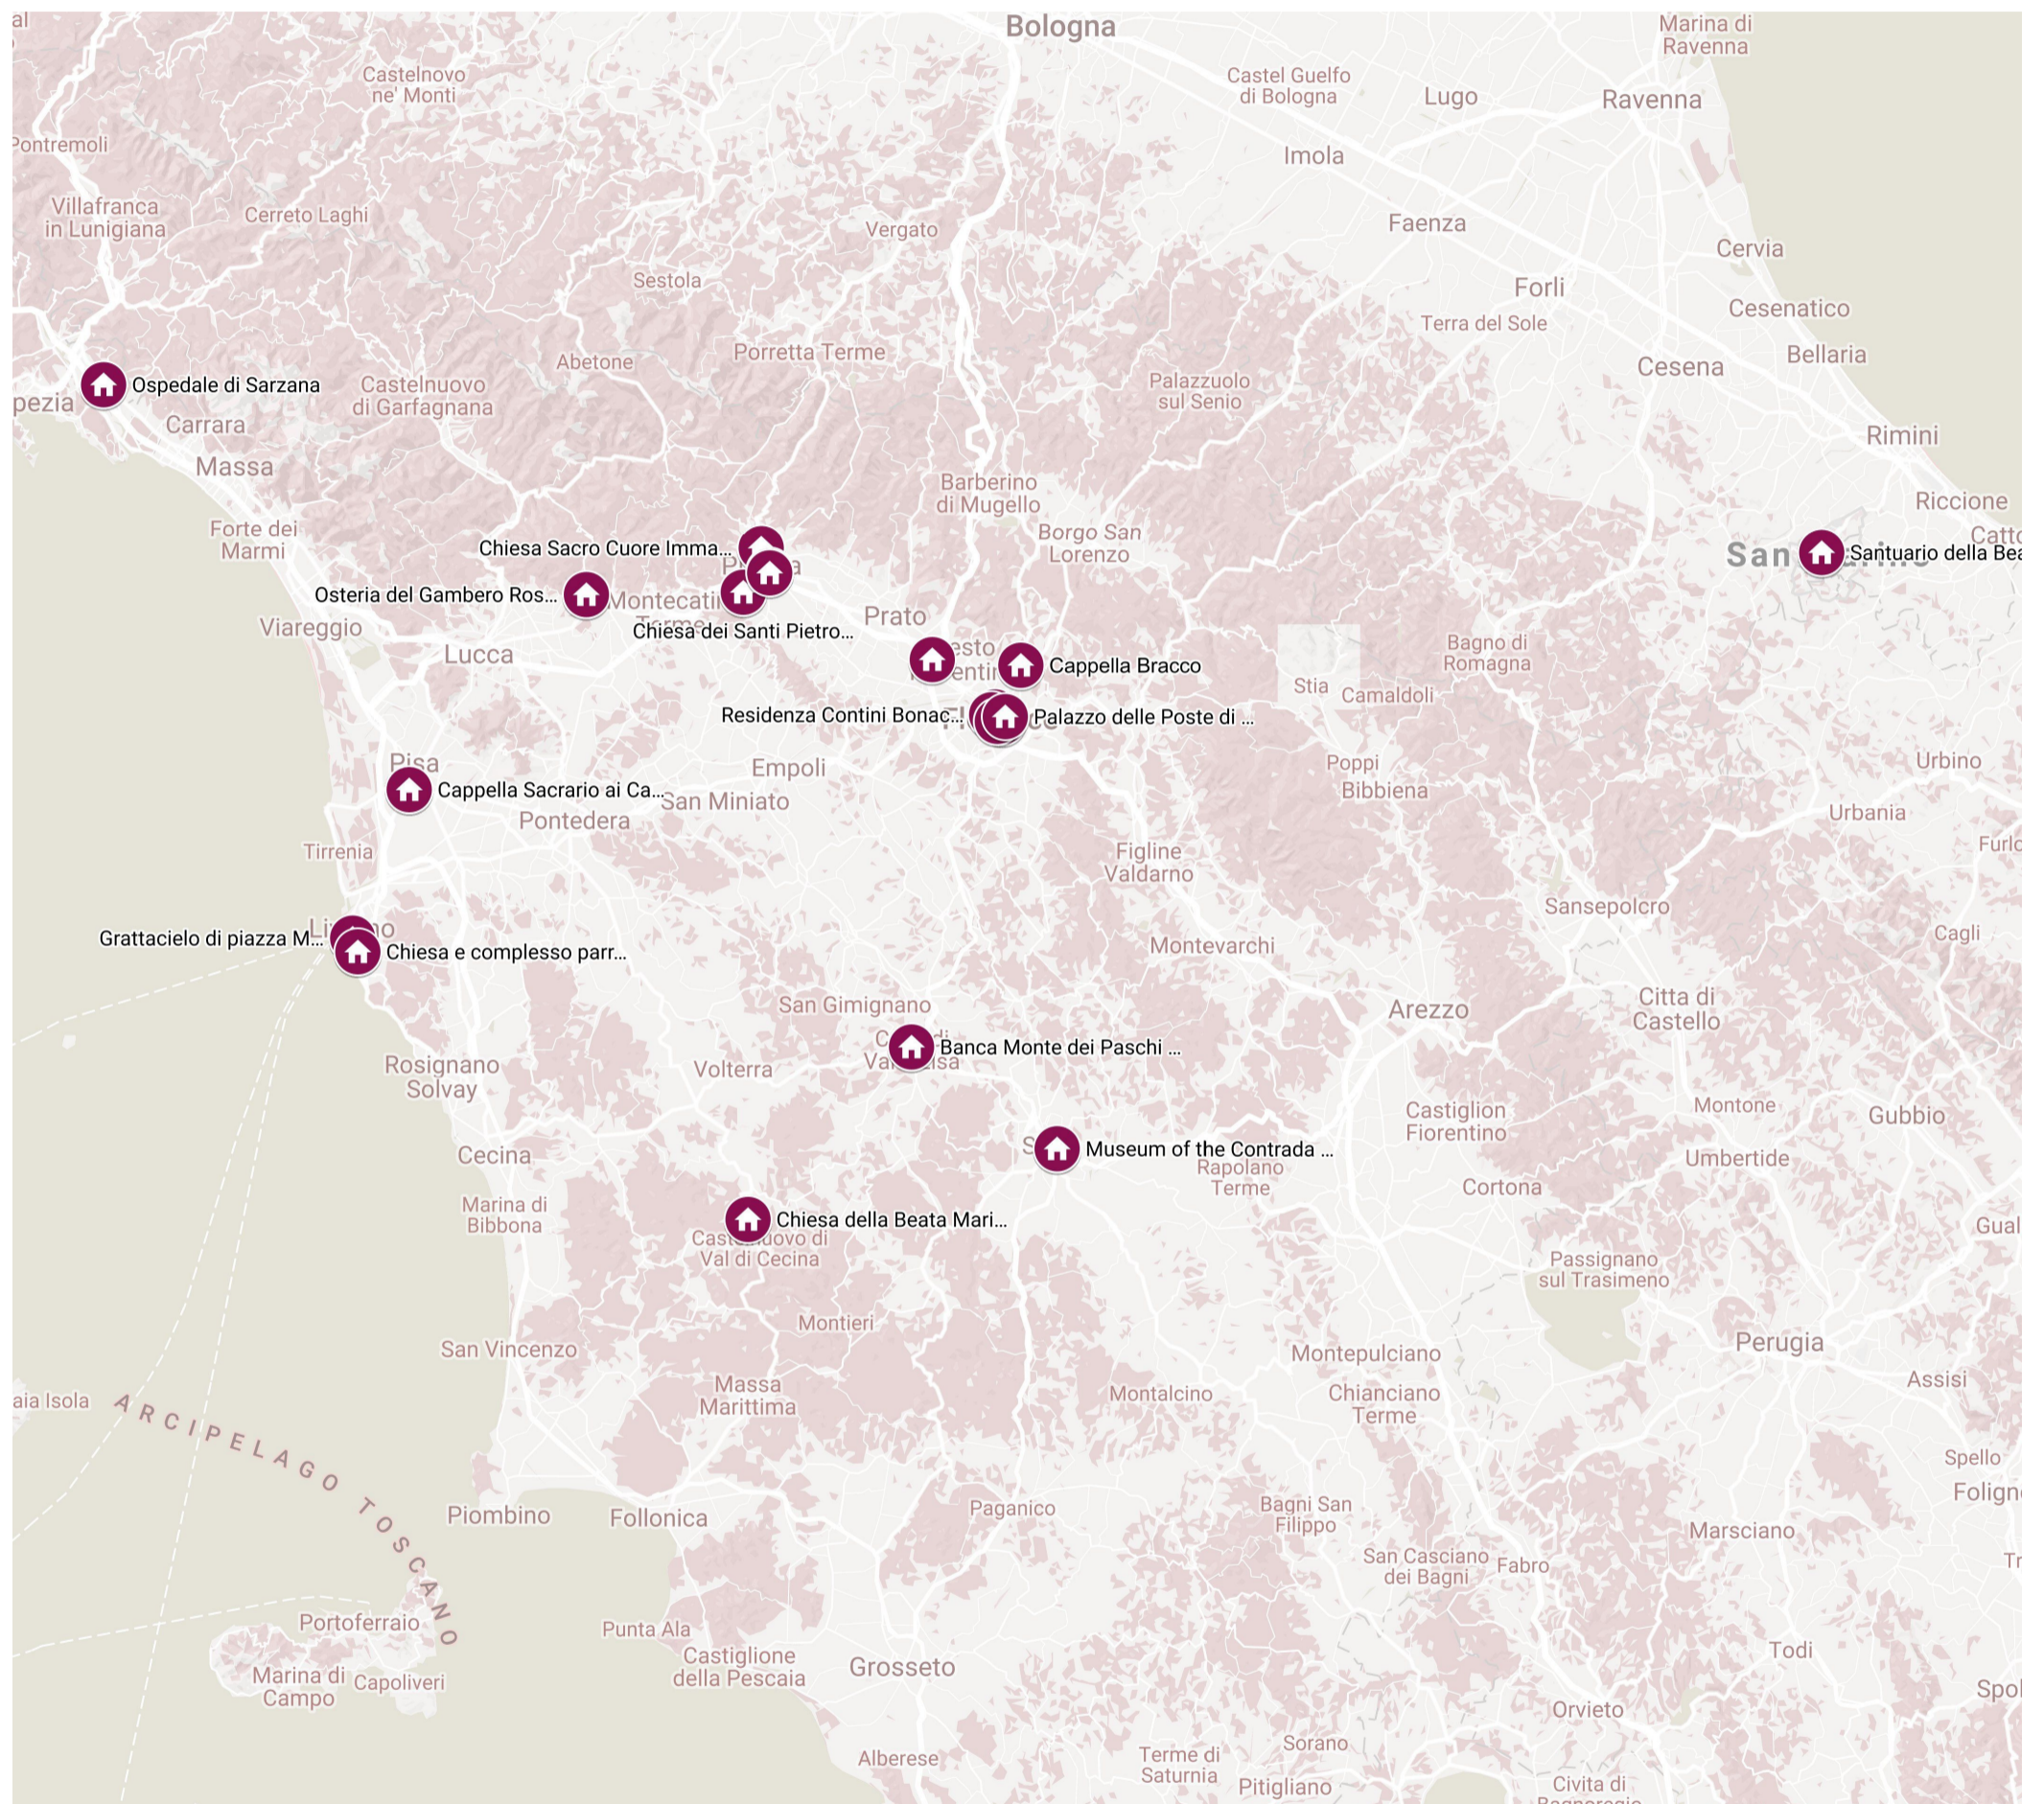

BUILDING DOCUMENTATION

GIOVANNI MICHELUCCI

Research Week Octobre 22nd - 26th 2018

With our basis in Florence we will form groups of three that will each during the day individually spread all over Tuscany to analyse and document one building by Giovanni Michelucci. We will use the Seminary Week as an intensive workshop, to collaborately compile a thorough documentation of the most striking buildings of Micheluccis oeuvre. Participants of the workshop are asked to rethink the concept of the Seminary Week and be willing to use it as a week of intensive research on the built testimony of one of the most remarkable italian architects of the whole 20th century.

By the end of the week, each group will be an expert on one building, and organise a guided tour for the other students.

The individual research workshop will be framed by colloquia with specialists to discuss each groups findings of the day together and a visit to the Michelucci archive in Florence.

with Christian Kerez, Joni Kaçani, Gianna Ledermann, Federico Rossi

Florence with daily trips, min. 15, max. 21 students, cost frame C (incl. transportation, accommodation, rental car, 1 dinner, entrances)